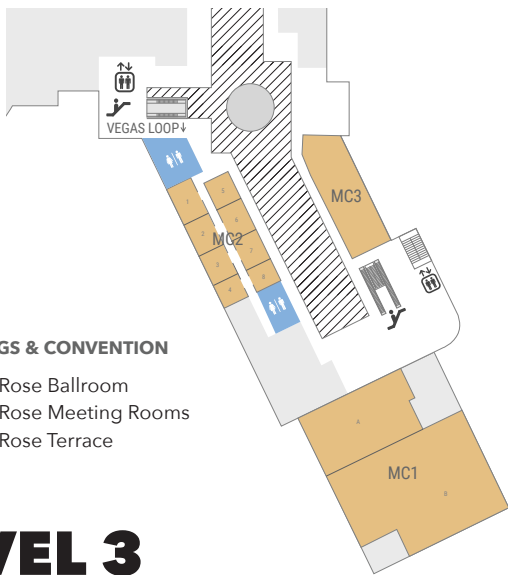

LEVEL 2

FOOD & BEVERAGE

F1 Starbucks

RETAIL

- R1 Black Clover
- R2 Majorwave Lab
- R3 Reunited Luxury
- R4 RW Home Store

MEETINGS & CONVENTION

- MC1 Rose Ballroom
- MC2 Rose Meeting Rooms
- MC3 Rose Terrace

LEVEL 3

MEETINGS & CONVENTION

- MC1 Rose Rooftop

LEVEL 6