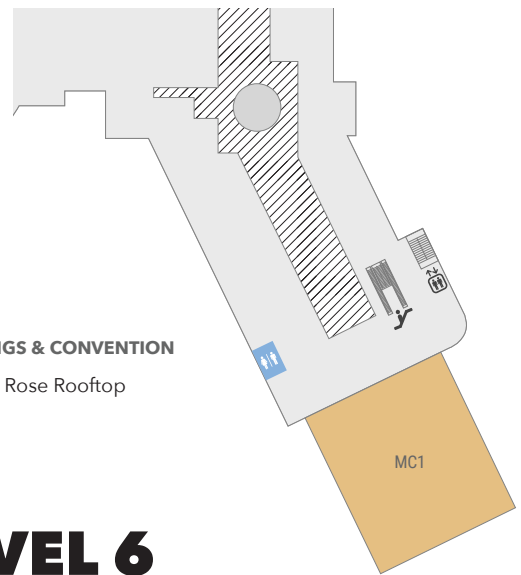

LEVEL 2

FOOD & BEVERAGE

F1 Starbucks

RETAIL

- R1 Black Clover
- R2 Majorwave Lab
- R3 Reunited Luxury
- R4 RW Home Store

MEETINGS & CONVENTION

- MC1 Rose Ballroom
- MC2 Rose Meeting Rooms
- MC3 Rose Terrace

LEVEL 3

MEETINGS & CONVENTION

- MC1 Rose Rooftop

LEVEL 6